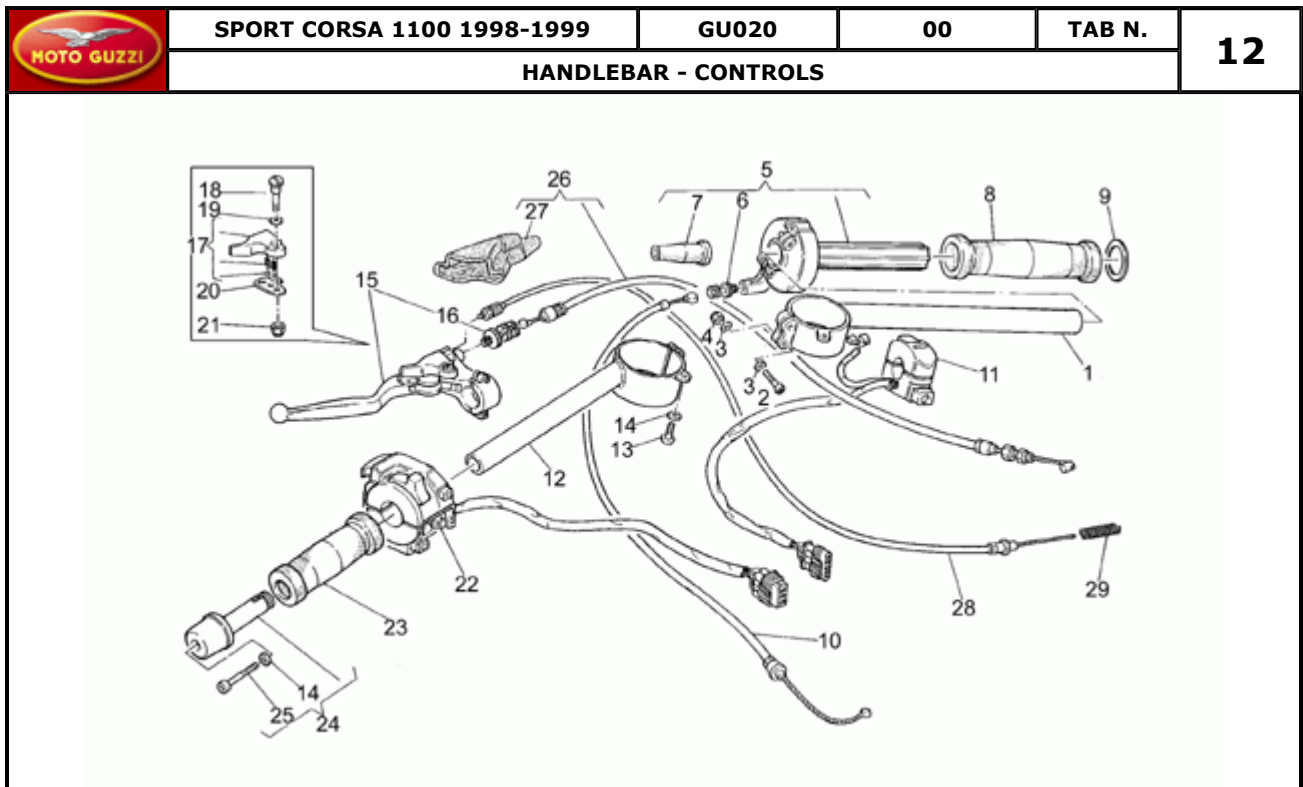

Pos.	Description	Year	I_M_	Country	Version	Code	Q.ty	P.Cod.
1	Right half handlebar	-	-	-	-	GU01600600	1	
2	Hex socket screw M6x18	-	-	-	-	GU98610335	4	
3	Washer	-	-	-	-	GU95001206	8	
4	Nut M6x1	-	-	-	-	GU92630206	4	
5	Throttle w/out hand grip	-	-	-	-	GU01603400	1	
6	Adjuster screw	-	-	-	-	GU27603715	1	
7	Cap	-	-	-	-	GU27117615	1	
8	RH hand grip	-	-	-	-	GU27603520	1	
9	Nylon washer	-	-	-	-	GU29606970	1	
10	Throttle cable	-	-	-	-	GU01117500	1	
11	Engine stop-start device	-	-	-	-	GU01738800	1	
12	Left half handlebar	-	-	-	-	GU01600700	1	
13	Screw	-	-	-	-	GU98230612	2	
14	Washer 6,4x10x0,7	-	-	-	-	GU14217901	4	
15	Clutch control complete	-	-	-	-	GU01605500	1	
16	Register	-	-	-	-	GU30602500	1	
17	Starter lever	-	-	-	-	GU27135215	1	
18	Lever pin	-	-	-	-	GU27604315	1	
19	Washer	-	-	-	-	GU27530594	1	
20	Plate	-	-	-	-	GU27530595	1	
21	Nut M6x1	-	-	-	-	GU92630106	1	
22	LH lights sel. w/wiring	-	-	-	-	GU01738000	1	
	LH lights sel. w/wiring	-	-	J-NZ	-	GU01738020	1	
23	LH hand grip	-	-	-	-	GU27603020	1	
24	H.bars anti.v weight	-	-	-	-	GU37602705	2	
25	Screw	-	-	-	-	GU98620375	2	
26	Clutch cable	-	-	-	-	GU01093000	1	
27	Protection	-	-	-	-	GU27663815	1	
28	Choke cable	-	-	-	-	GU01132800	1	
29	Return spring 7x1,1x25	-	-	-	-	GU94321073	1