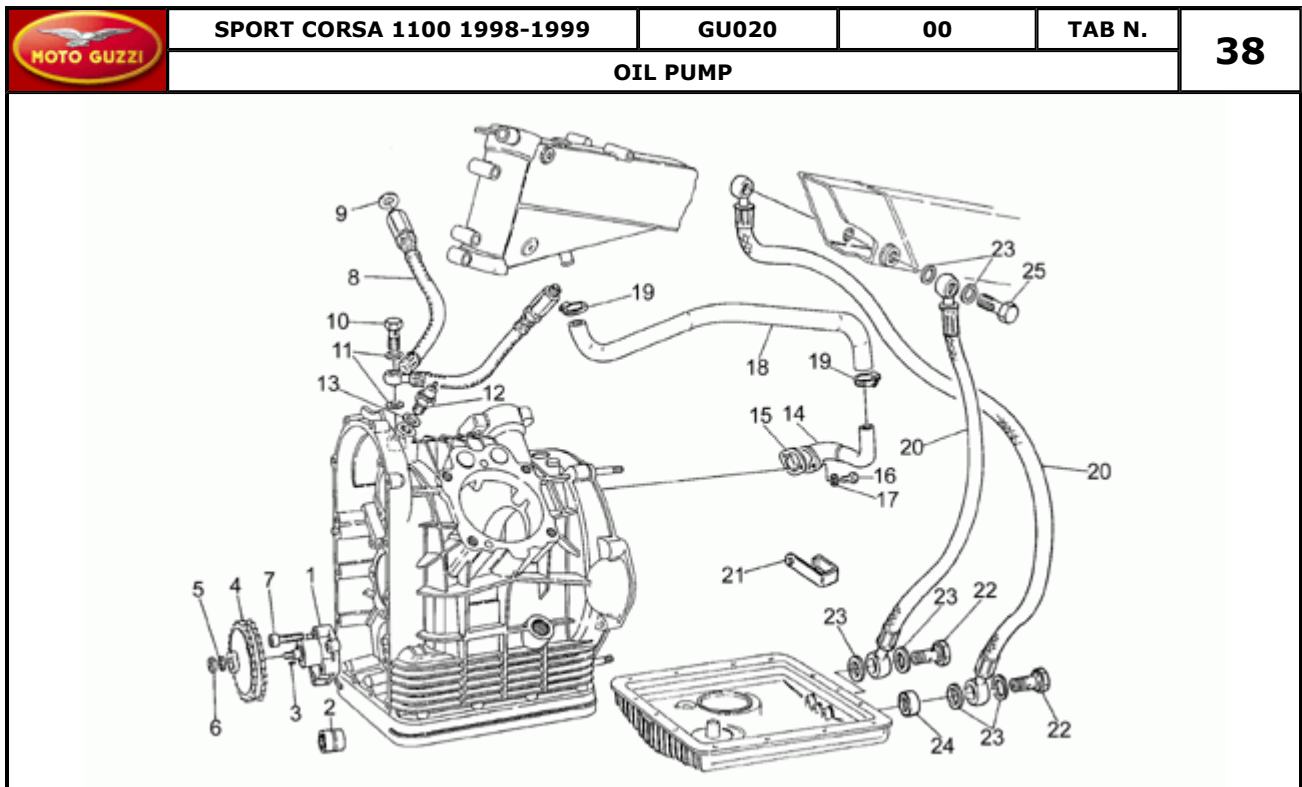

Pos.	Description	Year	I_M	Country	Version	Code	Q.ty	P.Cod.
1	Oil pump	-	-	-	-	GU30146400	1	
2	Roller bearing 10x22x20	-	-	-	-	GU92252210	1	
3	Transmission key	-	-	-	-	GU13148300	1	
4	Oil pump gear	-	-	-	-	GU30147700	1	
5	Spring washer	-	-	-	-	GU95120085	1	
6	Nut	-	-	-	-	GU92602308	1	
7	Screw M8X30	-	-	-	-	GU98622430	4	
8	Pipe	-	-	-	-	GU01153600	1	
9	Gasket	-	-	-	-	GU25656102	2	
10	Screw	-	-	-	-	GU95990037	1	
11	Gasket 8,25x15x1	-	-	-	-	GU12154200	2	
12	Pressure sensor	-	-	-	-	GU17768750	1	
13	Gasket 12,25	-	-	-	-	GU12006400	1	
14	Breather pipe	-	-	-	-	GU01007200	1	
15	Gasket	-	-	-	-	GU12007600	1	
16	Hex screw M6X20	-	-	-	-	GU98054320	2	
17	Washer 6,5x11x2	-	-	-	-	GU95120065	2	
18	Breather pipe	-	-	-	-	GU30157400	1	
19	Hose clamp	-	-	-	-	GU93305018	2	
20	Oil return pipe	-	-	-	-	GU01154600	2	
21	Pipe guide	-	-	-	-	GU01162800	1	
22	Oil pipe screw	-	-	-	-	GU01006600	2	
23	Gasket	-	-	-	-	GU10154200	10	
24	Spacer	-	-	-	-	GU91181613	2	
25	Bored screw	-	-	-	-	GU95990084	2