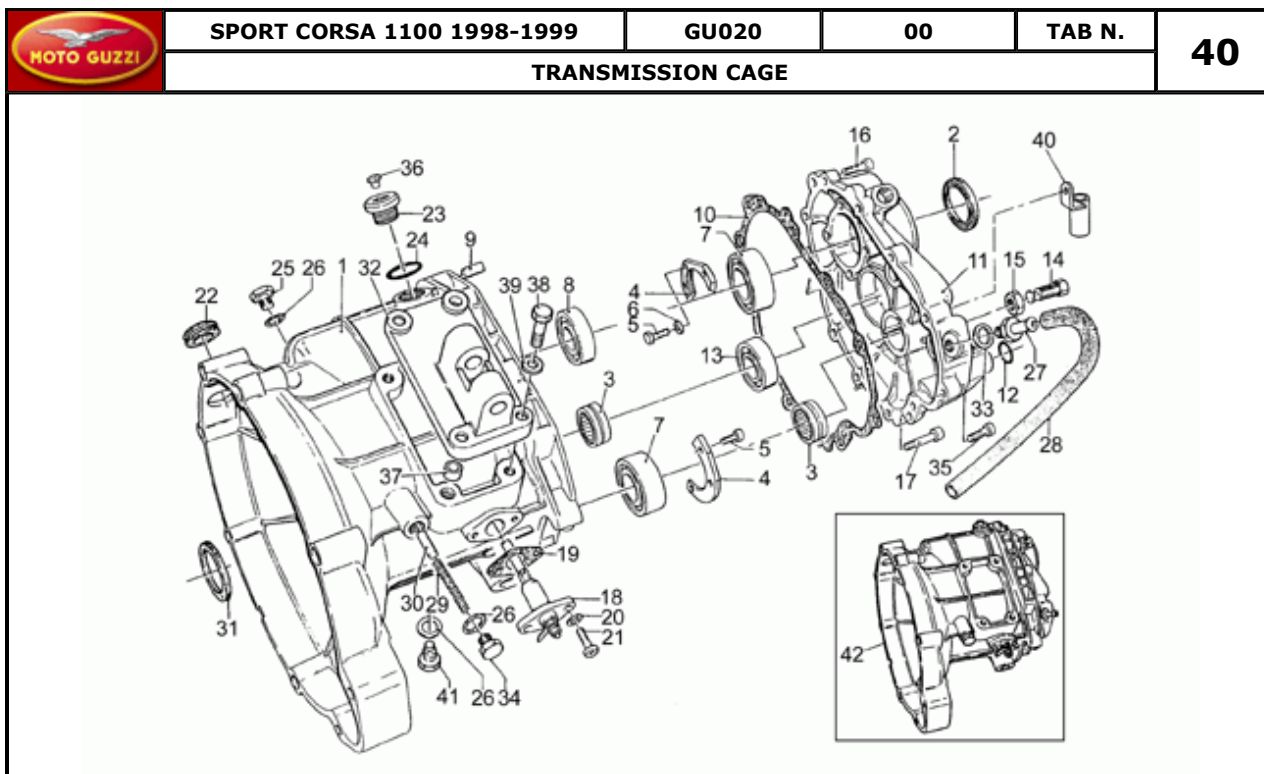

Pos.	Description	Year	I_M	Country	Version	Code	Q.ty	P.Cod.
1	Transmission cage	-	-	-	-	GU37200210	1	
2	Gasket ring 35x47x7	-	-	-	-	GU90403547	1	
3	Roller bearing 17x35x15	-	-	-	-	GU92256218	2	
4	Plate	-	-	-	-	GU14213803	2	
5	Hex socket screw M6X16	-	-	-	-	GU98622316	6	
6	Washer 6,4x10x0,7	-	-	-	-	GU14217901	6	
7	Ball bearing AF/AS 25x52	-	-	-	-	GU92218424	2	
8	Roller bearing AS 17x47x14	-	-	-	-	GU92234717	1	
9	Pin	-	-	-	-	GU95512081	2	
10	Gasket	-	-	-	-	GU14201110	1	
11	Gearbox cover	-	-	-	-	GU01200810	1	
12	O-ring 13,95x2,92	-	-	-	-	GU90706140	1	
13	Ball bearing AP 17x47x14	-	-	-	-	GU92201417	1	
14	Screw	-	-	-	-	GU14237800	1	
15	Low nut M12x1,25	-	-	-	-	GU92602512	1	
16	Hex socket screw M6X25	-	-	-	-	GU98622325	9	
17	Screw M6X35	-	-	-	-	GU98620335	1	
18	Neutral indicator switch	-	-	-	-	GU12207200	1	
19	Gasket	-	-	-	-	GU12207700	1	
20	Washer 6,4x10x0,7	-	-	-	-	GU14217901	2	
21	Screw	-	-	-	-	GU98230615	2	
22	Plug	-	-	-	-	GU93180220	1	
23	Oil plug	-	-	-	-	GU12022600	1	
24	O-ring 20,24X2,62	-	-	-	-	GU90706203	1	
25	Oil level plug	-	-	-	-	GU95980214	1	
26	Gasket	-	-	-	-	GU10528900	3	
27	Oil breather valve	-	-	-	-	GU14204955	1	
28	Rubber pipe 12,5X7,8 5/16"	-	-	-	-	GU00823956080	1	
29	Lever return spring	-	-	-	-	GU94321067	1	
30	Pawl	-	-	-	-	GU55234700	1	
31	Gasket ring 35x47x7/6,5	-	-	-	-	GU90403548	1	
32	Gearbox housing support	-	-	-	-	GU01202310	1	
33	Gasket 8,25x15x1	-	-	-	-	GU12154200	1	
34	Plug	-	-	-	-	GU95980610	1