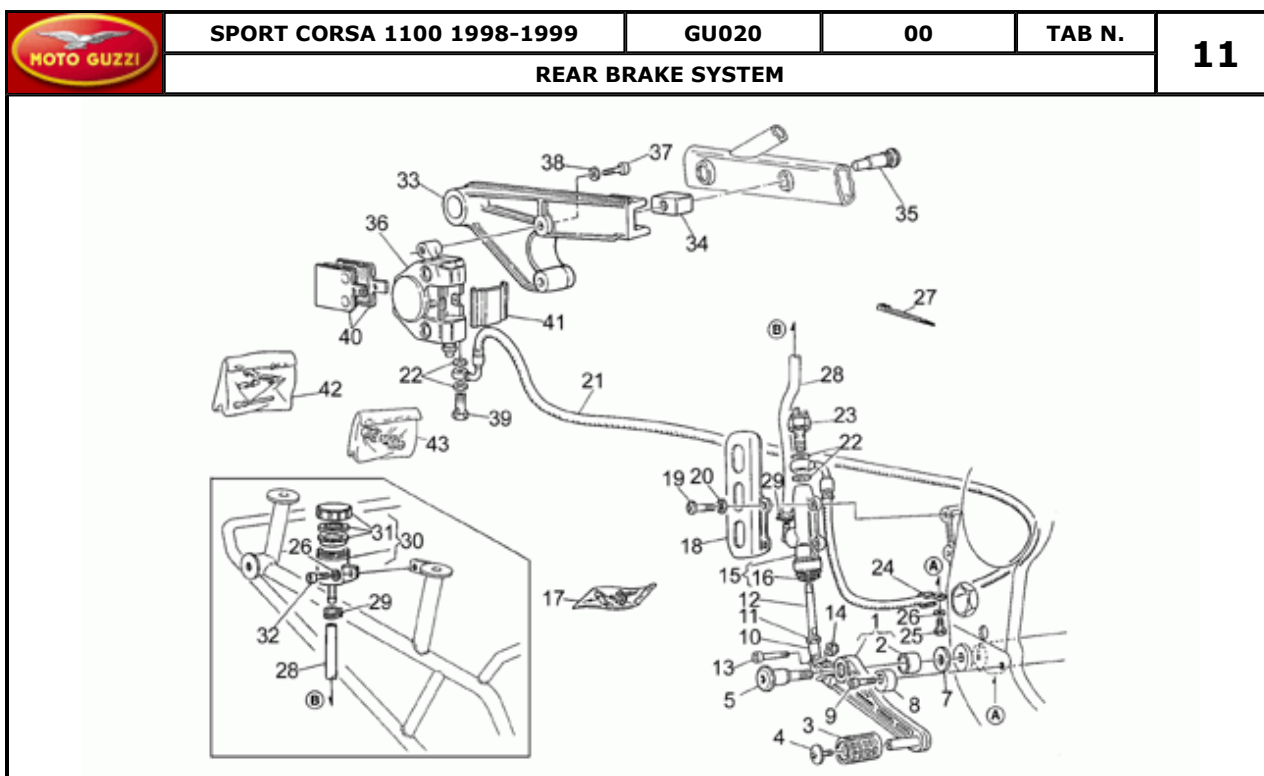

Pos.	Description	Year	I_M_	Country	Version	Code	Q.ty	P.Cod.
1	Rear brake lever	-	-	-	-	GU01677010	1	
2	Bush	-	-	-	-	GU37678105	1	
3	Rubber spacer	-	-	-	-	GU14251001	1	
4	Screw	-	-	-	-	GU98230616	1	
5	Pin	-	-	-	-	GU37676605	1	
7	Washer	-	-	-	-	GU95100342	1	
8	Cam	-	-	-	-	GU01677610	1	
9	Hex socket screw M6X25	-	-	-	-	GU98622325	1	
10	Ball joint	-	-	-	-	GU30675300	1	
11	Nut	-	-	-	-	GU92602206	1	
12	Master cylinder rod	-	-	-	-	GU01675200	1	
13	Screw	-	-	-	-	GU98622320	1	
14	Nut M6x1	-	-	-	-	GU92630206	1	
15	Rear master cylinder	-	-	-	-	GU30666900	1	
16	Protection collar	-	-	-	-	GU30530525	1	
17	Pump connection overhaul unit	-	-	-	-	GU19659500	1	
18	Brake m.cyl.protection, black	-	-	-	-	GU01665410	1	
19	Screw	-	-	-	-	GU98230620	2	
20	Washer 6,4x10x0,7	-	-	-	-	GU14217901	2	
21	Rear brake hose	-	-	-	-	GU02657500	1	
22	Gasket	-	-	-	-	GU25656100	4	
23	Brake light switch	-	-	-	-	GU14657050	1	
24	Hose clamp	-	-	-	-	GU19718000	1	
25	Screw	-	-	-	-	GU98054310	1	
26	Washer 6,15x11x0,8	-	-	-	-	GU95004206	2	
27	Hose clamp 2,4x92	-	-	-	-	GU49609601	3	
28	Rear brake hose	-	-	-	-	GU00823950050	1	
29	Hose clamp	-	-	-	-	GU19157800	2	
30	Brake oil tank complete	-	-	-	-	GU30663500	1	
31	Tank cover	-	-	-	-	GU30661101	1	
32	Hex socket screw M6x16	-	-	-	-	GU98612316	1	
33	Brake hanger plate	-	-	-	-	GU01635810	1	
34	Block	-	-	-	-	GU37636105	1	
35	Special screw	-	-	-	-	GU37638605	1