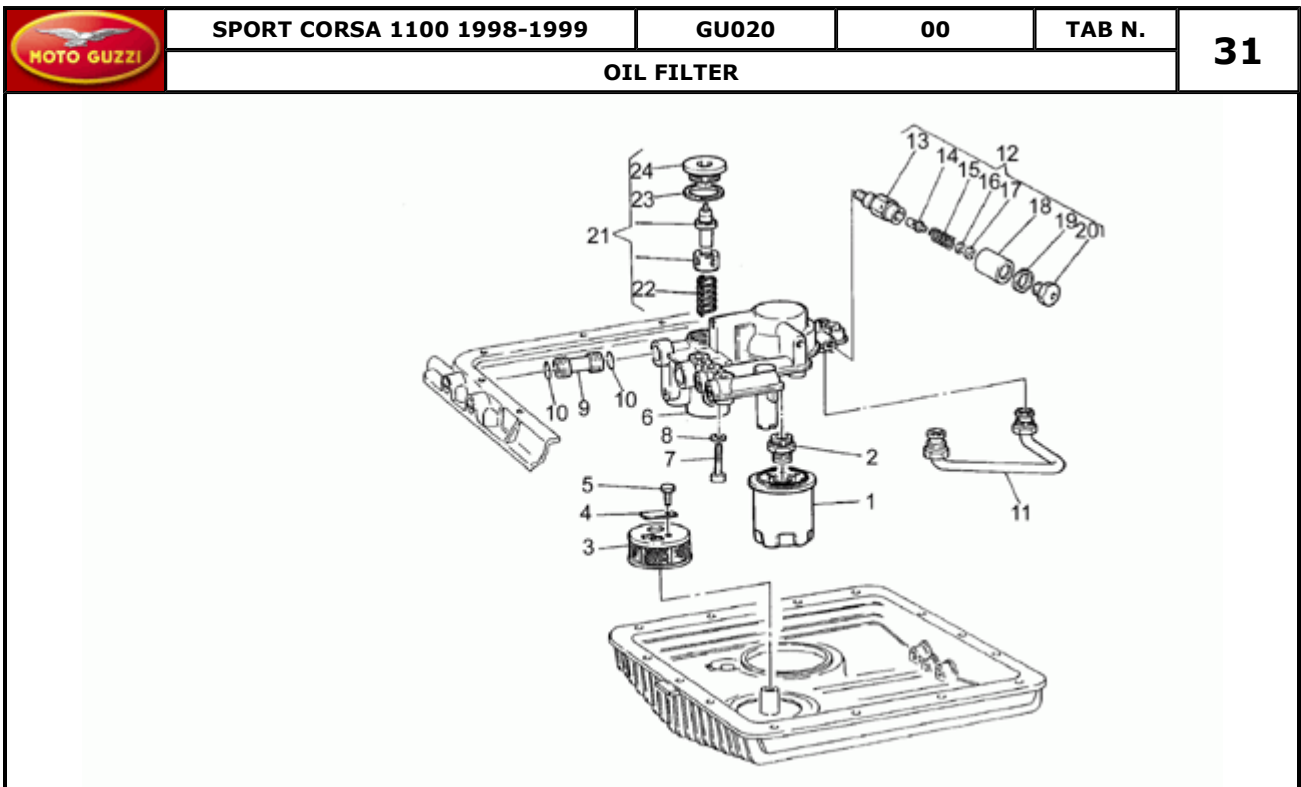

Pos.	Description	Year	I_M_	Country	Version	Code	Q.ty	P.Cod.
1	Oil filter	-	-	-	-	GU30153000	1	
2	Union	-	-	-	-	GU30003800	1	
3	Oil filter	-	-	-	-	GU01152200	1	
4	Plate	-	-	-	-	GU95187006	1	
5	Hex screw M6X16	-	-	-	-	GU98054316	1	
6	Support	-	-	-	-	GU01003800	1	
7	Screw	-	-	-	-	GU98620340	4	
8	Washer 6,15x11x0,8	-	-	-	-	GU95004206	4	
9	Hose union	-	-	-	-	GU01005500	2	
10	O-ring 13,95x2,92	-	-	-	-	GU90706140	4	
11	Pipe	-	-	-	-	GU01005701	1	
12	Oil valve cpl.	-	-	-	-	GU30158201	1	
13	Valve body	-	-	-	-	GU30158701	1	
14	Piston	-	-	-	-	GU30150900	1	
15	Spring	-	-	-	-	GU94321079	1	
16	Washer 6,15x11x0,8	-	-	-	-	GU95004206	1	
17	Washer	-	-	-	-	GU30158900	1	
18	Cup	-	-	-	-	GU30158800	1	
19	Washer 18,25x24x1	-	-	-	-	GU18144350	1	
20	Plug	-	-	-	-	GU30159000	1	
21	Thermostatic valve compl.	-	-	-	-	GU01163500	1	
22	Spring	-	-	-	-	GU20164010	1	
23	Copper gasket	-	-	-	-	GU01163700	1	
24	Plug	-	-	-	-	GU01163600	1