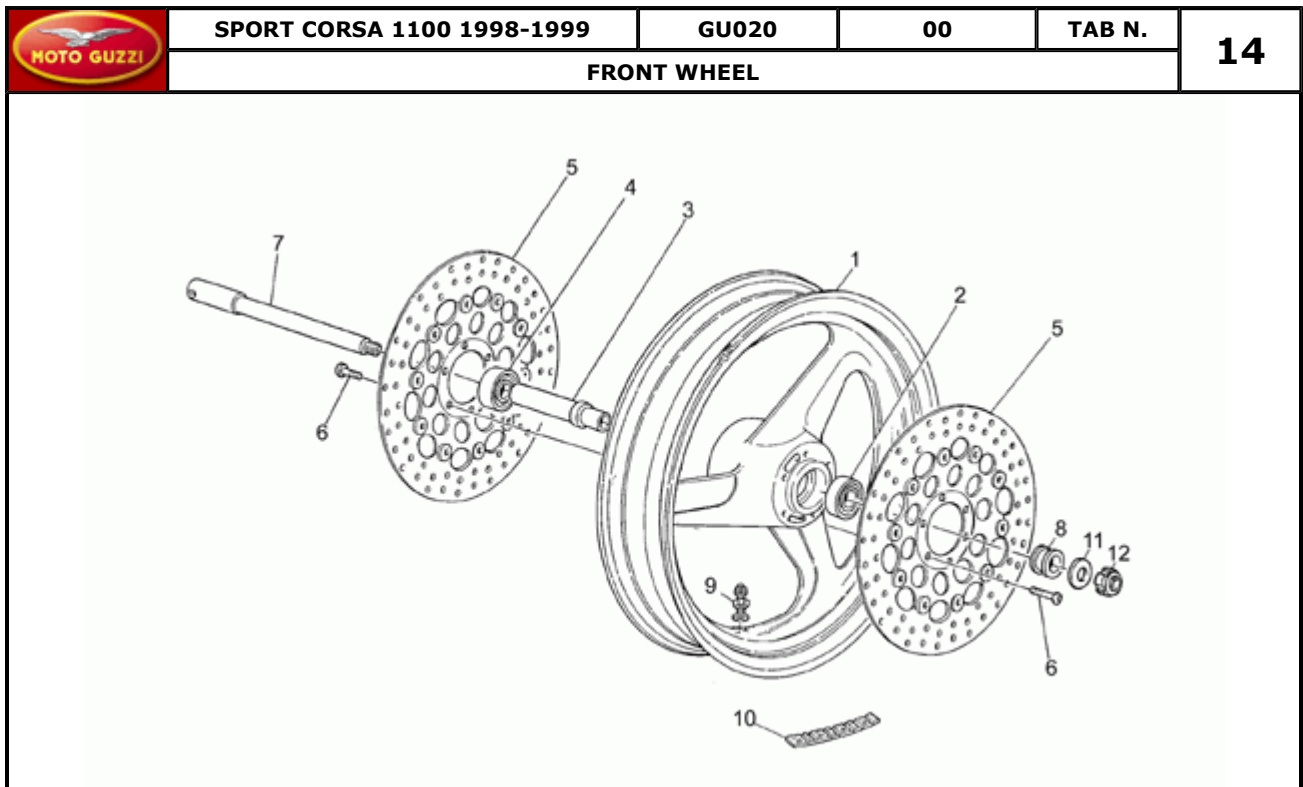

Pos.	Description	Year	I_M_	Country	Version	Code	Q.ty	P.Cod.
1	Front wheel	-	-	-	-	GU01610310	1	
2	Ball bearing 25x52x15	-	-	-	-	GU92205227	1	
3	Bearing internal spacer	-	-	-	-	GU01615300	1	
4	Bearing 20x52x15	-	-	-	-	GU92201821	1	
5	Front brake disc	-	-	-	-	GU01613351	2	
6	Hex socket screw M8x20	-	-	-	-	GU98230820	12	
7	Front wheel spindle	-	-	-	-	GU01614100	1	
8	Spacer	-	-	-	-	GU01616300	1	
9	Air valve	-	-	-	-	GU28617760	1	
10	Counterweight	-	-	-	-	GU14616150	1	
11	Washer	-	-	-	-	GU95004219	1	
12	Ring nut	-	-	-	-	GU93704160	1