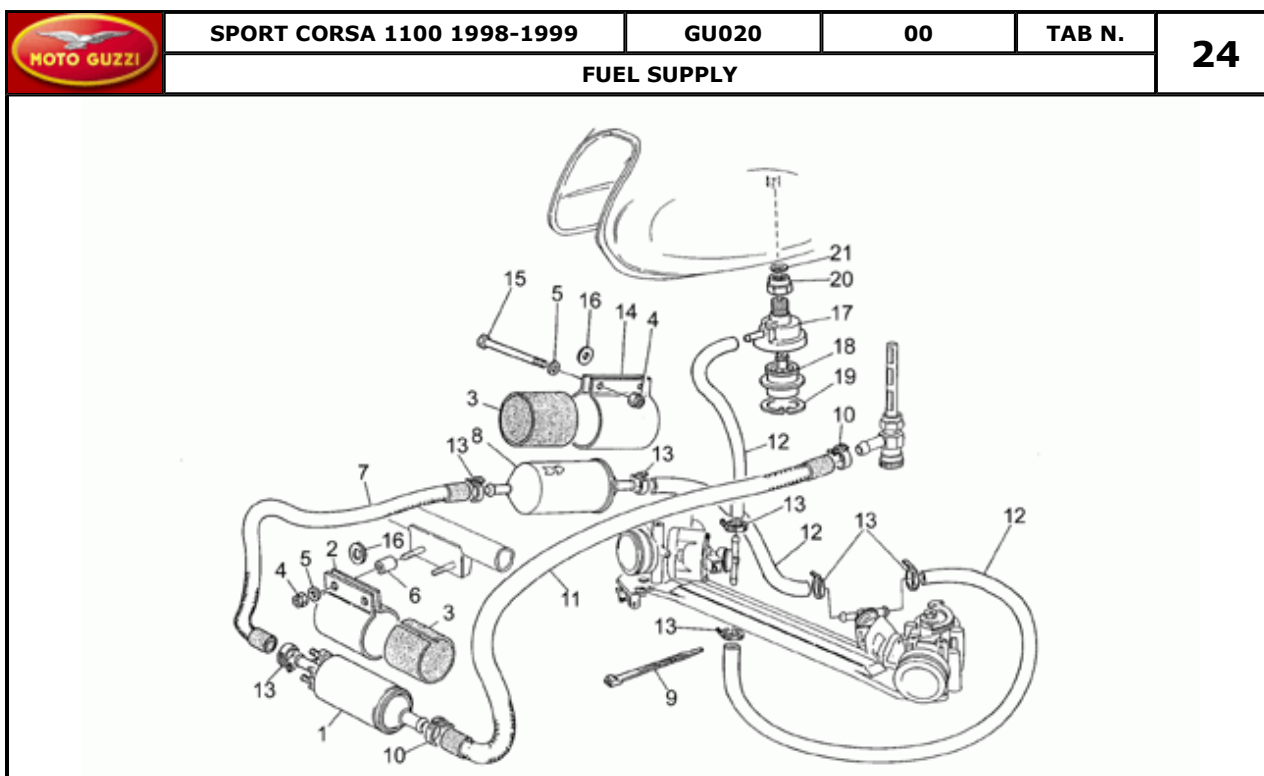

Pos.	Description	Year	I_M_	Country	Version	Code	Q.ty	P.Cod.
1	Fuel pump	-	-	-	-	GU29107261	1	
2	Hose clamp	-	-	-	-	GU01107310	1	
3	Support rubber part	-	-	-	-	GU30105800	2	
4	Nut M6x1	-	-	-	-	GU92630206	4	
5	Washer	-	-	-	-	GU95000206	4	
6	Spacer	-	-	-	-	GU91180618	2	
7	Pipe from p"ump to filter	-	-	-	-	GU30106100	1	
8	Fuel filter	-	-	-	-	GU30106000	1	
9	Hose clamp 8,8x185	-	-	-	-	GU30609600	4	
10	Hose clamp	-	-	-	-	GU12157900	2	
11	Pipe	-	-	-	-	GU01106500	1	
12	Pipe SAEJ30R9	-	-	-	-	GU00823952080	1	
13	Hose clamp	-	-	-	-	GU93305017	7	
14	Hose clamp	-	-	-	-	GU30113800	1	
15	Screw	-	-	-	-	GU98052370	2	
16	Washer 6,4x12x1,2	-	-	-	-	GU95100141	4	
17	Voltage regulator support	-	-	-	-	GU01112910	1	
18	Fuel pressure regulator	-	-	-	-	GU01112800	1	
19	Circlip	-	-	-	-	GU90272037	1	
20	Ring nut	-	-	-	-	GU30105200	1	
21	Gasket	-	-	-	-	GU90714103	1