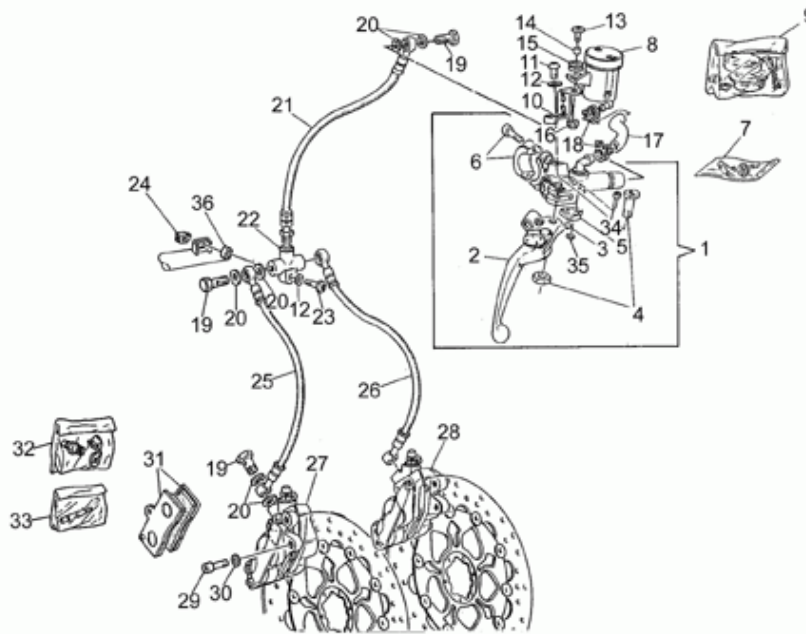

SPORT CORSA 1100 1998-1999	GU020	00	TAB N.	10

Pos.	Description	Year	I_M_	Country	Version	Code	Q.ty	P.Cod.
1	Front master cilinder	-	-	-	-	GU37660105	1	
2	Front brake lever	-	-	-	-	GU37605605	1	
3	Ball	-	-	-	-	GU92295708	1	
4	Pin	-	-	-	-	GU27604815	1	
5	Microswitch	-	-	-	-	GU30749860	1	
6	U-bolt	-	-	-	-	GU30664000	1	
7	Pump connection overhaul unit	-	-	-	-	GU19659500	1	
8	Brake oil tank	-	-	-	-	GU30665000	1	
9	Tank cover	-	-	-	-	GU30661100	1	
10	Tank support	-	-	-	-	GU30661400	1	
11	Screw	-	-	-	-	GU98230612	1	
12	Special washer	-	-	-	-	GU61013800	2	
13	Screw	-	-	-	-	GU98230616	1	
14	Spacer	-	-	-	-	GU91180607	1	
15	Rubber spacer	-	-	-	-	GU91551085	1	
16	Nut M6x1	-	-	-	-	GU92630206	1	
17	Rear brake hose	-	-	-	-	GU00823950050	1	
18	Hose clamp	-	-	-	-	GU19157800	2	
19	Oil pipe screw *	-	-	-	-	GU95990028	5	
20	Gasket	-	-	-	-	GU25656100	10	
21	Oil pipe	-	-	-	-	GU30657100	1	
22	Distributor	-	-	-	-	GU31656860	1	
23	Screw	-	-	-	-	GU98230635	1	
24	Captive nut	-	-	-	-	GU92660601	1	
25	RH front oil pipe	-	-	-	-	GU30658800	1	
26	LH front oil pipe	-	-	-	-	GU30658801	1	
27	RH Front brake caliper, gold	-	-	-	-	GU30652302	1	
28	LH Front brake caliper, gold	-	-	-	-	GU30652202	1	
29	Screw	-	-	-	-	GU98602525	4	
30	Washer 10,5x16x1	-	-	-	-	GU19149800	4	
31	Pads pair	-	-	-	-	GU30654602	2	
32	Bleeder+cap	-	-	-	-	GU30659200	2	
33	Pads kit	-	-	-	-	GU30659102	2	
34	Screw	-	-	-	-	GU98200214	2	
35	Nut	-	-	-	-	GU92601002	2	
36	Spacer	-	-	-	-	GU91180710	1